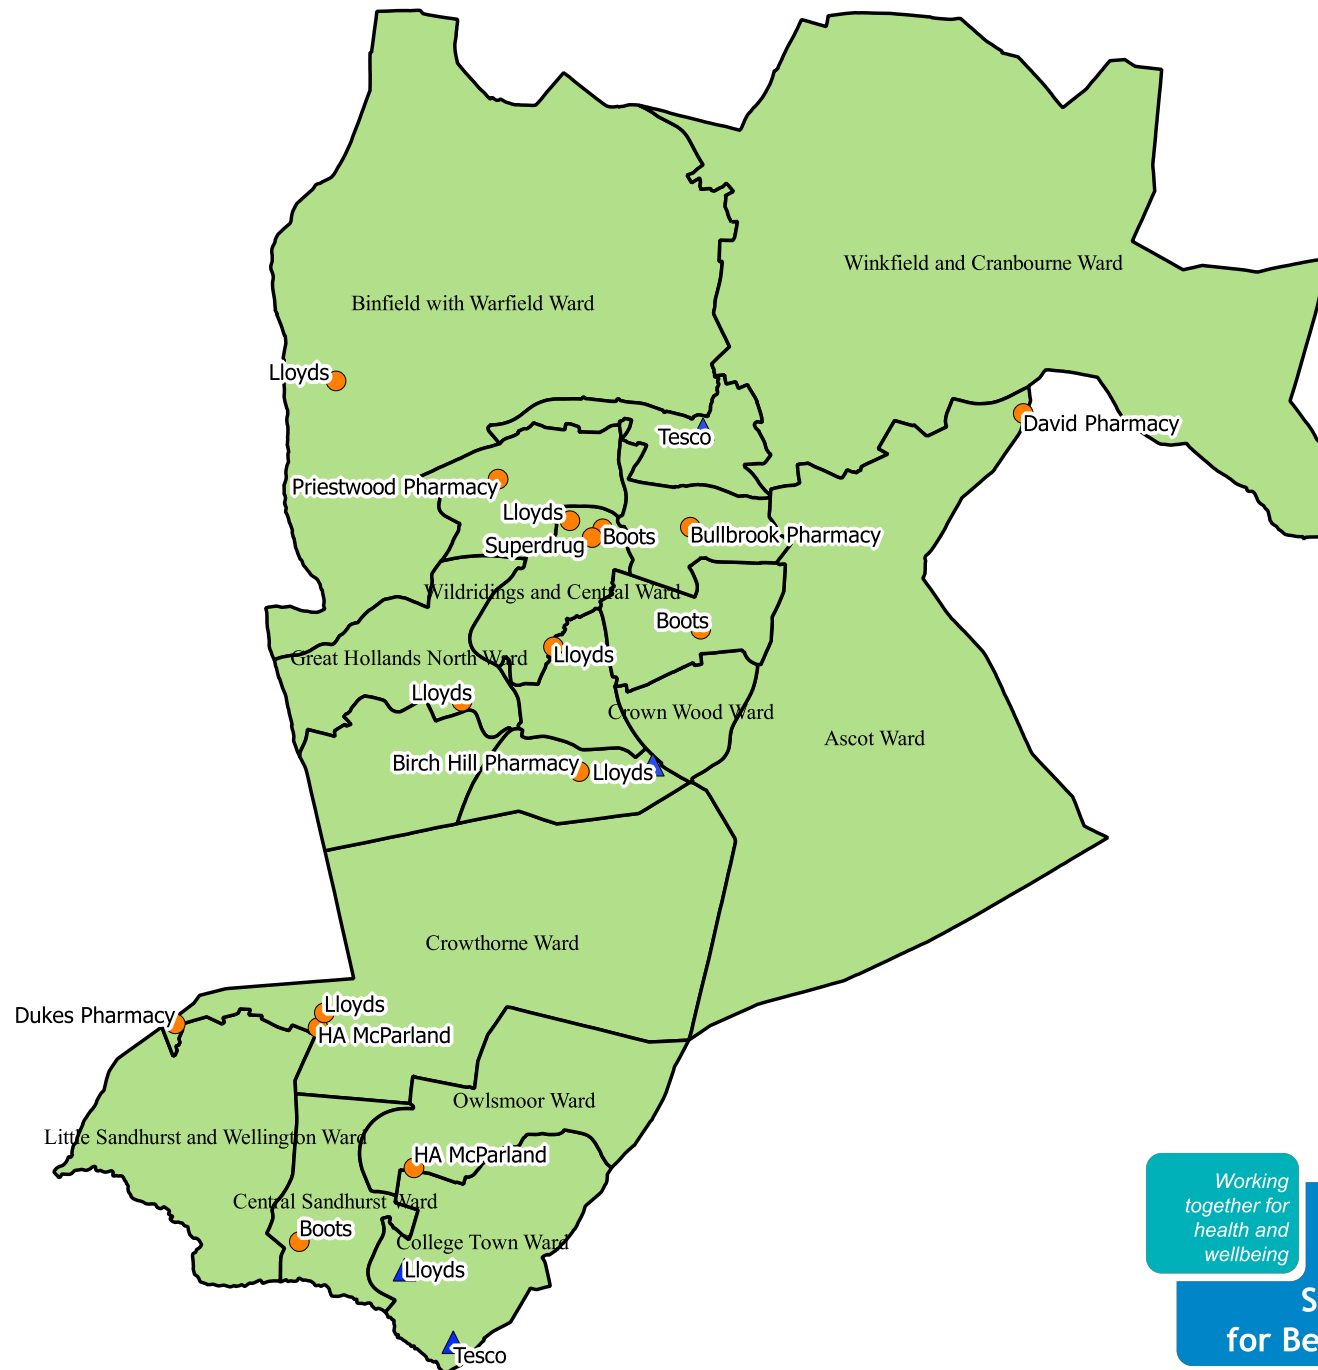

# Map 4: Bracknell Forest Pharmacies and weekend opening - (Oct 2017)

## Legend

- Saturday Opening
- ▲ Saturday and Sunday Opening

Working together for health and wellbeing

Public Health Services for Berkshire

This map has been produced using NHS Digital ODS data, DCLG, NHS England data and Ordnance Survey OpenData (2017).  
Created: 14/10/2017  
By: NW